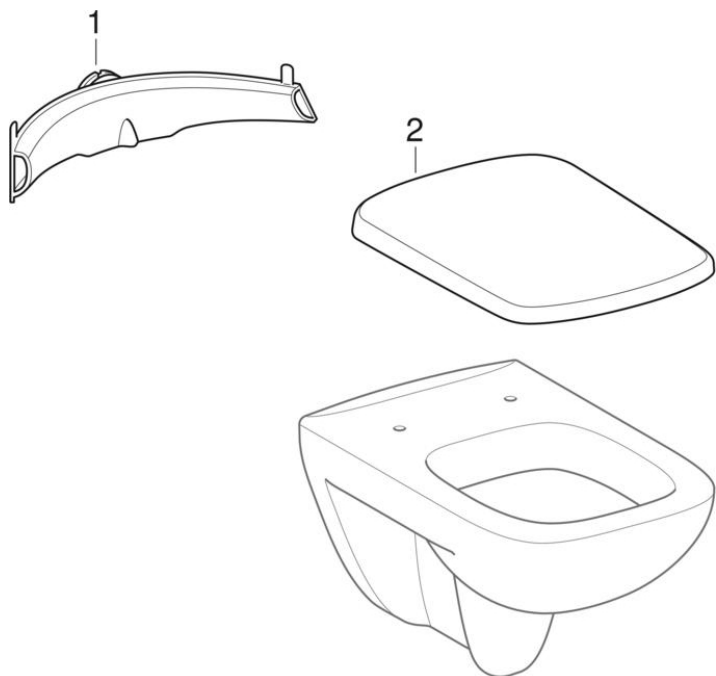

**Wall-hung WCs (Geberit Abalona Square, Selnova Compact, Selnova Square, 310)**

2015 -

**Brand** Geberit, Sphinx

**Series** 310, Abalona Square, Selnova Compact, Selnova Square

**Characteristics**

Year of manufacture from | 2015

**Valid for articles**

500.270.01.1 500.263.01.1

#	Art. no.	Description
2	500.332.01.1	Geberit Selnova Square WC seat, fastening from below: Soft-closing mechanism =no, Fastening=from below, white
2	500.334.01.1	Geberit Selnova Square WC seat, fastening from above: white, Quick-release hinges=no, Soft-closing mechanism =yes, Fastening=from above, Hinge material=Chrome-plated brass
2	500.336.01.1	Geberit Selnova Square WC seat, fastening from above: white, Quick-release hinges=yes, Soft-closing mechanism =yes, Fastening=from above, Hinge material=Chrome-plated brass
2	500.338.01.1	Geberit Selnova Square WC seat, fastening from above: white, Quick-release hinges=no, Soft-closing mechanism =no, Fastening=from above, Hinge material=Stainless steel
2	SPT_1789607	WC seats (Geberit Abalona Square, Levada, Selnova Square, Selnova Compact, 310)