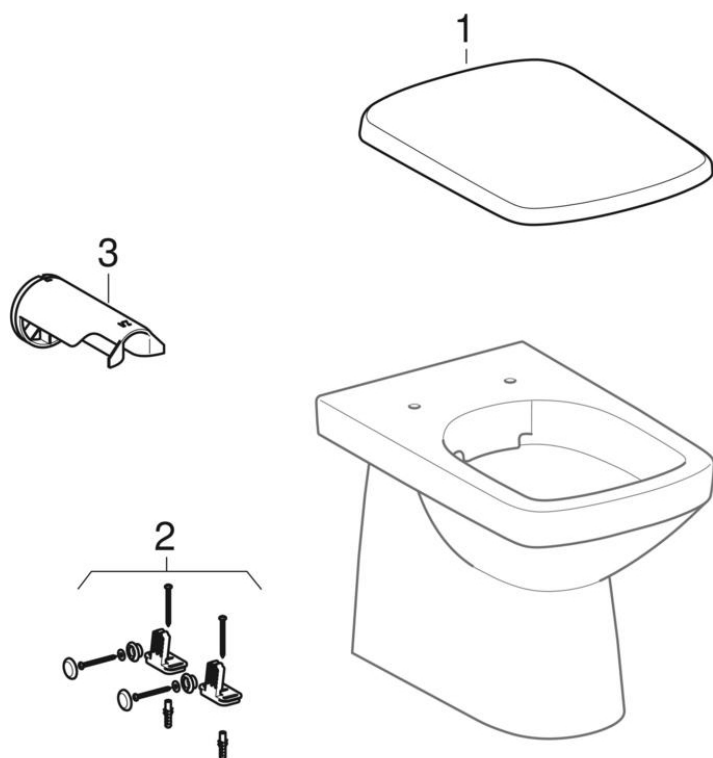

Floor-standing WCs, Rimfree (Geberit Abalona Square, Selnova Square)

2018 -

Brand Geberit

Series Abalona Square, Selnova Square

Characteristics

Year of manufacture from | 2018

Valid for articles

500.153.01.1

Related spare parts

- WC seats (Geberit Abalona Square, Levada, Selnova Square, Selnova Compact, 310)

#	Art. no.	Description
1	500.332.01.1	Geberit Selnova Square WC seat, fastening from below: Soft-closing mechanism =no, Fastening=from below, white
1	500.334.01.1	Geberit Selnova Square WC seat, fastening from above: white, Quick-release hinges=no, Soft-closing mechanism =yes, Fastening=from above, Hinge material=Chrome-plated brass
1	500.336.01.1	Geberit Selnova Square WC seat, fastening from above: white, Quick-release hinges=yes, Soft-closing mechanism =yes, Fastening=from above, Hinge material=Chrome-plated brass
1	500.338.01.1	Geberit Selnova Square WC seat, fastening from above: white, Quick-release hinges=no, Soft-closing mechanism =no, Fastening=from above, Hinge material=Stainless steel
1	SPT_1789607	WC seats (Geberit Abalona Square, Levada, Selnova Square, Selnova Compact, 310)