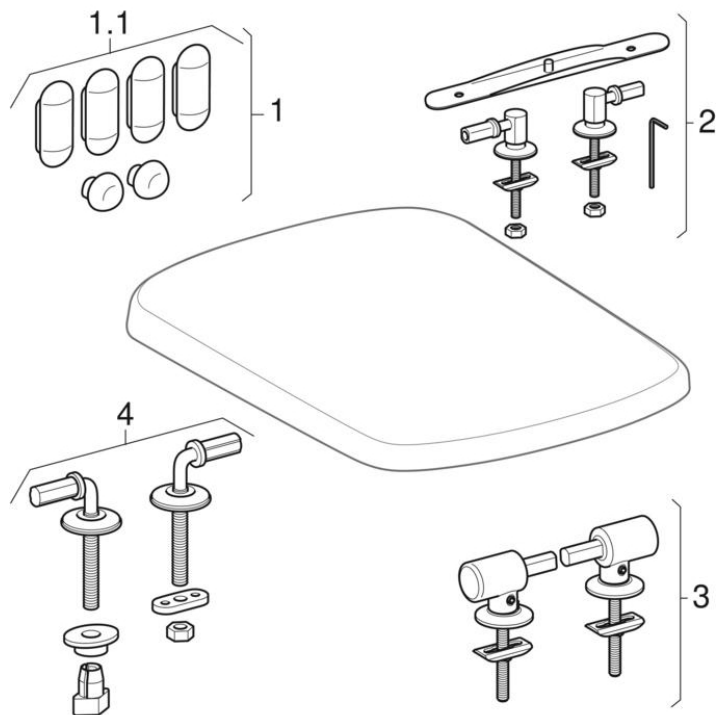

WC seats (Geberit Abalona Square, Levada, Selnova Square, Selnova Compact, 310)

2015 -

Brand Geberit, Sphinx, Geberit Group, Keramag

Series 310, Abalona Square, Levada, Selnova Compact, Selnova Square

Characteristics

Year of manufacture from | 2015

Valid for articles

500.332.01.1 500.334.01.1 500.336.01.1 500.338.01.1
571265000 571260000

Related spare parts

- Floor-standing WCs, Rimfree (Geberit Abalona Square, Selnova Square)

| # | Art. no. | Description | Remarks |
|---|-----------|---|-----------------------------|
| 1 | 598111000 | Geberit set of buffers for WC seat | |
| 3 | 598035000 | Geberit set of hinges for WC seat, fastening from above, soft-closing mechanism | For 500.334.01.1, 571265000 |