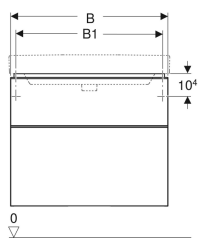

Geberit Smyle Square cabinet for washbasin, with two drawers

Example image

Characteristics

- Wall-hung
- With two drawers
- Opening with handle
- Drawer with soft-closing

- Moisture-resistant
- Drawer frame made of metal
- Delivered preassembled

Technical data

Product material | High-compressed three-layer chipboard

Scope of delivery

- Cabinet for washbasin
- Fastening material

Art. no.	Colour / surface	B	B1	B2	Washbasin width	H	T
500.352.00.1	Body and front: white / high-gloss coated Handle: white / matt powder-coated	58.4 cm	53.5 cm	51.4 cm	60 cm	61.7 cm	47 cm
500.353.JR.1	Body and front: hickory / wood-textured melamine Handle: lava / matt powder-coated	73.4 cm	68.5 cm	66.4 cm	75 cm	61.7 cm	47 cm
500.354.JR.1	Body and front: hickory / wood-textured melamine Handle: lava / matt powder-coated	88.4 cm	83.5 cm	81.4 cm	90 cm	61.7 cm	47 cm