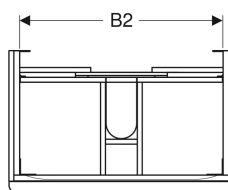

Geberit Smyle Square cabinet for washbasin, with two drawers

Example image

Characteristics

- Wall-hung
- With two drawers
- Opening with handle
- Drawer with soft-closing

- Moisture-resistant
- Drawer frame made of metal
- Delivered preassembled

Technical data

Product material | High-compressed three-layer chipboard

Scope of delivery

- Cabinet for washbasin
- Fastening material

Art. no.	Colour / surface	B	B1	B2	Washbasin width	H	T
500.352.00.1	Body and front: white / high-gloss coated Handle: white / matt powder-coated	58.4 cm	53.5 cm	51.4 cm	60 cm	61.7 cm	47 cm
500.353.JR.1	Body and front: hickory / wood-textured melamine Handle: lava / matt powder-coated	73.4 cm	68.5 cm	66.4 cm	75 cm	61.7 cm	47 cm
500.354.JR.1	Body and front: hickory / wood-textured melamine Handle: lava / matt powder-coated	88.4 cm	83.5 cm	81.4 cm	90 cm	61.7 cm	47 cm