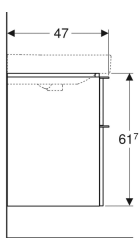

Geberit Smyle Square cabinet for washbasin, with two drawers

Example image

Characteristics

- Wall-hung
- With two drawers
- Opening with handle
- Drawer with soft-closing

- Moisture-resistant
- Drawer frame made of metal
- Delivered preassembled

Technical data

Product material | High-compressed three-layer chipboard

Scope of delivery

- Cabinet for washbasin
- Fastening material

Art. no.	Colour / surface	B	B1	B2	Washbasin width	H	T
500.352.00.1	Body and front: white / high-gloss coated Handle: white / matt powder-coated	58.4 cm	53.5 cm	51.4 cm	60 cm	61.7 cm	47 cm
500.353.JR.1	Body and front: hickory / wood-textured melamine Handle: lava / matt powder-coated	73.4 cm	68.5 cm	66.4 cm	75 cm	61.7 cm	47 cm
500.354.JR.1	Body and front: hickory / wood-textured melamine Handle: lava / matt powder-coated	88.4 cm	83.5 cm	81.4 cm	90 cm	61.7 cm	47 cm