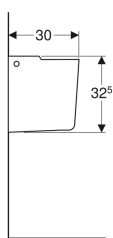

Geberit Smyle half pedestal

Example image

Application purposes

- For washbasins with a width of 55 cm or more

Technical data

Product material

Vitreous china

Scope of delivery

- Fastening material

Art. no.	Colour / surface
500.576.01.1	white