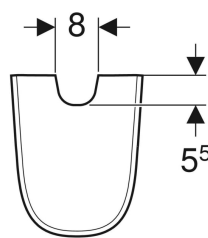

Geberit Smyle half pedestal

Example image

Application purposes

- For washbasins with a width of 55 cm or more

Technical data

Product material

Vitreous china

Scope of delivery

- Fastening material

Art. no.	Colour / surface
500.576.01.1	white