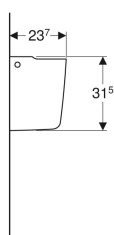

**Geberit Smyle half pedestal for handrinse basins**

Example image

**Application purposes**

- For handrinse basins

**Characteristics**

- Easy fastening with Geberit fastening material Kerafix, for half pedestals

**Scope of delivery**

- Fastening material

**Technical data**

Product material

Vitreous china

Art. no.	Colour / surface
500.575.01.1	white