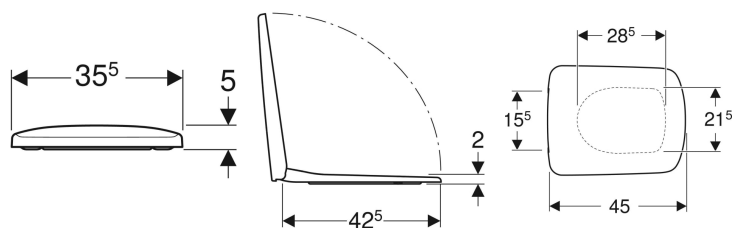

Geberit Selnova Square WC seat, fastening from below

Example image

Characteristics

- Hinges made of metal
- Square design
- Overlapping WC lid

Technical data

Product material	Thermoset
Fastening distance	15.5 cm

Art. no.	Colour / surface	Soft-closing mechanism	Fastening	Hinge material
500.332.01.1	white	no	from below	Stainless steel