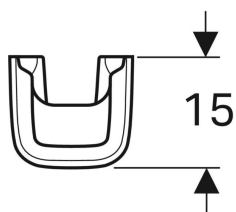

Geberit Selnova Square full pedestal

Example image

Technical data

Product material

Vitreous china

Art. no.	Colour / surface
----------	------------------

500.342.01.1	white
--------------	-------
