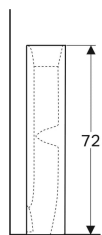

Geberit Selnova Square full pedestal

Example image

Technical data

Product material

Vitreous china

Art. no.	Colour / surface
----------	------------------

500.342.01.1	white
--------------	-------
