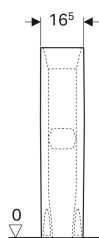

Geberit Selnova Square full pedestal

Example image

Technical data

Product material

Vitreous china

Art. no.	Colour / surface
----------	------------------

500.342.01.1	white
--------------	-------
