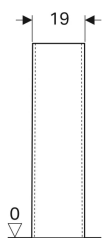

Geberit Selnova full pedestal

Technical data

Product material

Vitreous china

Art. no. **Colour / surface**

500.341.01.1 white
