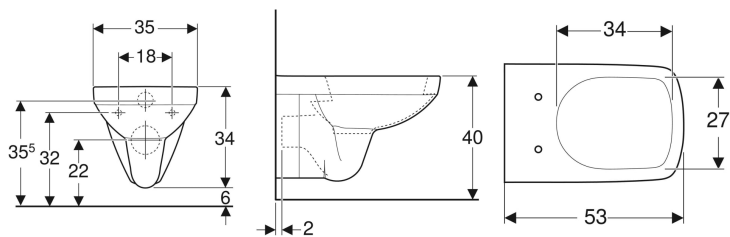

Geberit Selnova Square wall-hung WC, washdown

Example image

Application purposes

- For concealed cisterns
- For pressure flushing valves

Characteristics

- Wall-hung

- Washdown WC
- With flush rim
- Type 1, full flush volume 6 / 4 l, in accordance with EN 997
- Type 2 in accordance with EN 997

Technical data

Product material | Vitreous china

To order additionally

- WC seat

| Art. no. | Colour / surface | B | H | T |
|--------------|------------------|-------|-------|-------|
| 500.270.01.1 | white | 35 cm | 34 cm | 53 cm |