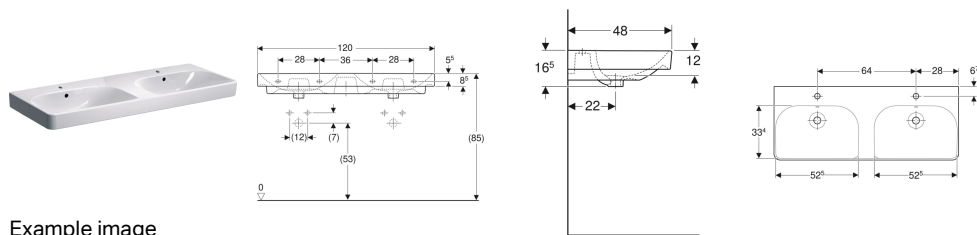

Geberit Smyle Square double washbasin

Example image

Characteristics

- Can be installed with a washbasin cabinet
- Can be combined with half pedestal

Technical data

Product material | Vitreous china

Art. no.	Colour / surface	Tap hole	Overflow	B	Cabinet width	H	T
500.223.01.1	white	central	visible	120 cm	118.4 cm	16.5 cm	48 cm
500.224.01.1	white	without	visible	120 cm	118.4 cm	16.5 cm	48 cm

Accessories

- Geberit bottle trap with dip tube for washbasin, horizontal outlet
- Geberit fastening material for washbasin