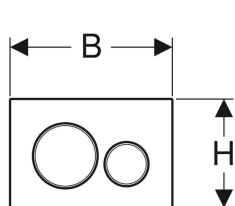

## Geberit Sigma20 actuator plate for dual flush

Example image

### Technical data

Actuation force | < 20 N

- 2 actuator rods

Art. no.	Colour / surface	Material designation	B	H	T	
115.882.KH.1	Plate and buttons: bright chrome-plated Design rings: matt chrome-plated	Plastic	24.6 cm	16.4 cm	1.2 cm	
115.882.KJ.1	Plate and buttons: white Design rings: bright chrome-plated	Plastic	24.6 cm	16.4 cm	1.2 cm	
115.882.KK.1	Plate and buttons: white Design rings: gold-plated	Plastic	24.6 cm	16.4 cm	1.2 cm	
115.882.KL.1	Plate: white Design rings and buttons: matt chrome-plated	Plastic	24.6 cm	16.4 cm	1.2 cm	➔
115.882.KM.1	Plate and buttons: black Design rings: bright chrome-plated	Plastic	24.6 cm	16.4 cm	1.2 cm	
115.882.KN.1	Plate and buttons: matt chrome-plated Design rings: bright chrome-plated	Plastic	24.6 cm	16.4 cm	1.2 cm	➔
115.882.SN.1	Plate and buttons: brushed, easy-to-clean coated Design rings: polished	Stainless steel	24.6 cm	16.4 cm	1.2 cm	
115.882.JQ.1	Plate and buttons: matt chrome-coated, easy-to-clean coated Design rings: bright chrome-plated	Plastic	24.6 cm	16.4 cm	1.2 cm	
115.882.JT.1	Plate and buttons: white matt coated, easy-to-clean coated Design rings: bright chrome-plated	Plastic	24.6 cm	16.4 cm	1.2 cm	
115.882.14.1	Plate and buttons: black matt coated, easy-to-clean coated Design rings: bright chrome-plated	Plastic	24.6 cm	16.4 cm	1.2 cm	
115.882.11.1	Plate and buttons: white Design rings: matt white	Plastic	24.6 cm	16.4 cm	1.2 cm	
115.882.01.1	Plate and buttons: white matt coated, easy-to-clean coated Design rings: white	Plastic	24.6 cm	16.4 cm	1.2 cm	
115.882.DW.1	Plate and buttons: black Design rings: matt black	Plastic	24.6 cm	16.4 cm	1.2 cm	
115.882.16.1	Plate and buttons: black matt coated, easy-to-clean coated Design rings: black	Plastic	24.6 cm	16.4 cm	1.2 cm	