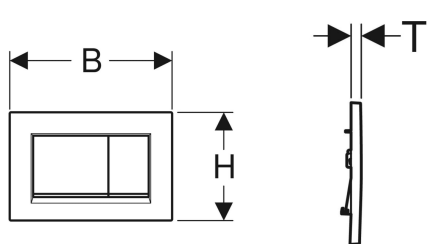

## Geberit actuator plate Sigma30 for dual flush

Example image

### Technical data

Actuation force | < 20 N

- 2 actuator rods

Art. no.	Colour / surface	Material designation	B	H	T
115.883.KH.1	Plate and buttons: bright chrome-plated Design stripes: matt chrome-plated	Plastic	24.6 cm	16.4 cm	1.2 cm
115.883.KJ.1	Plate and buttons: white Design stripes: bright chrome-plated	Plastic	24.6 cm	16.4 cm	1.2 cm
115.883.KK.1	Plate and buttons: white Design stripes: gold-plated	Plastic	24.6 cm	16.4 cm	1.2 cm
115.883.KL.1	Plate: white Buttons and design stripes: matt chrome-plated	Plastic	24.6 cm	16.4 cm	1.2 cm
115.883.KM.1	Plate and buttons: black Design stripes: bright chrome-plated	Plastic	24.6 cm	16.4 cm	1.2 cm
115.883.KN.1	Plate and buttons: matt chrome-plated Design stripes: bright chrome-plated	Plastic	24.6 cm	16.4 cm	1.2 cm
115.883.JQ.1	Plate and buttons: matt chrome-coated, easy-to-clean coated Design stripes: bright chrome-plated	Plastic	24.6 cm	16.4 cm	1.2 cm
115.883.JT.1	Plate and buttons: white matt coated, easy-to-clean coated Design stripes: bright chrome-plated	Plastic	24.6 cm	16.4 cm	1.2 cm
115.883.14.1	Plate and buttons: black matt coated, easy-to-clean coated Design stripes: bright chrome-plated	Plastic	24.6 cm	16.4 cm	1.2 cm
115.883.11.1	Plate and buttons: white Design stripes: matt white	Plastic	24.6 cm	16.4 cm	1.2 cm
115.883.01.1	Plate and buttons: white matt coated, easy-to-clean coated Design stripes: white	Plastic	24.6 cm	16.4 cm	1.2 cm
115.883.DW.1	Plate and buttons: black Design stripes: matt black	Plastic	24.6 cm	16.4 cm	1.2 cm