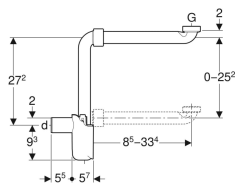

**Geberit bottle trap with dip tube for washbasin, space-saving model, horizontal outlet**

Example image

**Application purposes**

- For space-saving connection of washbasins in bathroom furniture

**Characteristics**

- Quality-monitored in accordance with EN 274-3
- Space-saving model

- For cleaning accessible
- Horizontal outlet

**Technical data**

Depth of water seal	50 mm
Product material	PP

**Scope of delivery**

- Seals
- Connection bend with union nut

Art. no.	Colour / surface	d, ø	Discharge rate	G
151.116.11.1	white alpine	32 mm	0.68 l/s	1 1/4 "
151.117.11.1	white alpine	40 mm	0.68 l/s	1 1/4 "