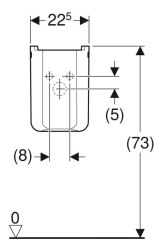

**Geberit myDay half pedestal**

Example image

**Application purposes**

- For washbasins with a width of 60 cm or more

**Technical data**

Product material

Vitreous china

**Characteristics**

- Easy fastening with Geberit fastening material Kerafix, for half pedestals

Art. no.	Colour / surface
291410600	white / KeraTect