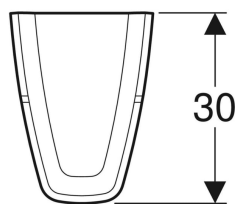

**Geberit myDay half pedestal**

Example image

**Application purposes**

- For washbasins with a width of 60 cm or more

**Technical data**

Product material

Vitreous china

**Characteristics**

- Easy fastening with Geberit fastening material Kerafix, for half pedestals

Art. no.	Colour / surface
291410600	white / KeraTect