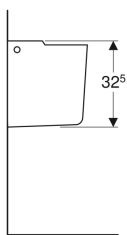

**Geberit myDay half pedestal**

Example image

**Application purposes**

- For washbasins with a width of 60 cm or more

**Technical data**

Product material

Vitreous china

**Characteristics**

- Easy fastening with Geberit fastening material Kerafix, for half pedestals

Art. no.	Colour / surface
291410600	white / KeraTect