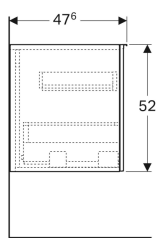

**Geberit Acanto low cabinet with one drawer and internal drawer**

Example image

**Characteristics**

- Wall-hung
- With one drawer
- With one internal drawer
- Opening with handle
- Drawer with soft-closing

- Low cabinet
- Fastening material

Art. no.	Colour / surface	B	H	T	
500.618.01.2	Body: white / high-gloss coated Drawers: white / shiny glass	45 cm	52 cm	47.6 cm	New

**Accessories**

- Geberit Acanto organising box