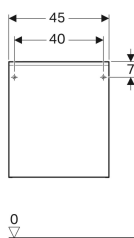

**Geberit Acanto low cabinet with one drawer and internal drawer**

Example image

**Characteristics**

- Wall-hung
- With one drawer
- With one internal drawer
- Opening with handle
- Drawer with soft-closing

- Low cabinet
- Fastening material

Art. no.	Colour / surface	B	H	T	
500.618.01.2	Body: white / high-gloss coated Drawers: white / shiny glass	45 cm	52 cm	47.6 cm	New

**Accessories**

- Geberit Acanto organising box