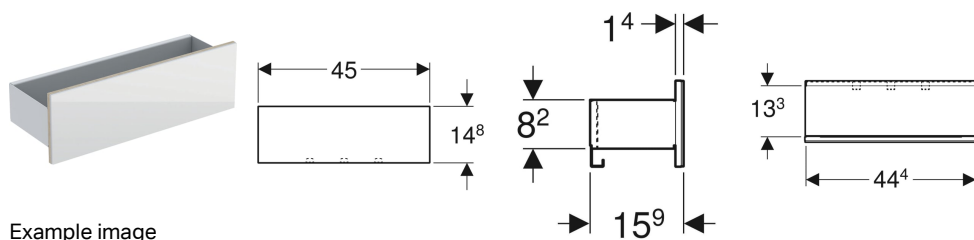

Geberit Acanto wall shelf

Example image

Characteristics

- Wall-hung
- With three towel hooks
- Moisture-resistant

- Front made of chipboard with glass cover
- Delivered preassembled

Technical data

Product material | Steel

Scope of delivery

- Wall shelf
- Fastening material

Art. no.	Colour / surface	B	H	T	
500.617.01.2	Body: white / matt powder-coated Front: white / shiny glass	45 cm	14.8 cm	15.9 cm	New