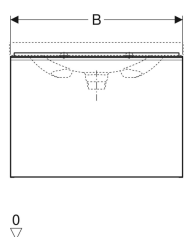

Geberit Acanto cabinet for washbasin, with one drawer, one internal drawer and trap

Example image

Characteristics

- Wall-hung
- With one drawer
- With one internal drawer
- Opening with handle
- Drawer with soft-closing

- Moisture-resistant
- Front made of chipboard with glass cover
- Delivered preassembled

Technical data

Product material | High-compressed three-layer chipboard

Scope of delivery

- Cabinet for washbasin
- Bottle trap with dip tube, space-saving model, ø 32 mm
- Fastening material

Art. no.	Colour / surface	B	B1	Washbasin width	H	T	
500.610.01.2	Body: white / high-gloss coated Drawers: white / shiny glass	64 cm	57.6 cm	65 cm	53.5 cm	47.5 cm	New
500.611.01.2	Body: white / high-gloss coated Drawers: white / shiny glass	74 cm	67.6 cm	75 cm	53.5 cm	47.5 cm	New