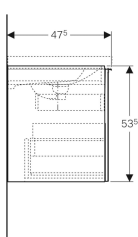

Geberit Acanto cabinet for washbasin, with one drawer, one internal drawer and trap

Example image

Characteristics

- Wall-hung
- With one drawer
- With one internal drawer
- Opening with handle
- Drawer with soft-closing

- Moisture-resistant
- Front made of chipboard with glass cover
- Delivered preassembled

Technical data

Product material | High-compressed three-layer chipboard

Scope of delivery

- Cabinet for washbasin
- Bottle trap with dip tube, space-saving model, ø 32 mm
- Fastening material

Art. no.	Colour / surface	B	B1	Washbasin width	H	T	
500.610.01.2	Body: white / high-gloss coated Drawers: white / shiny glass	64 cm	57.6 cm	65 cm	53.5 cm	47.5 cm	New
500.611.01.2	Body: white / high-gloss coated Drawers: white / shiny glass	74 cm	67.6 cm	75 cm	53.5 cm	47.5 cm	New