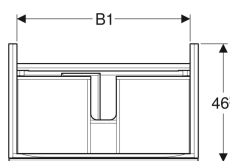

Geberit Acanto cabinet for washbasin, with one drawer, one internal drawer and trap

Example image

Characteristics

- Wall-hung
- With one drawer
- With one internal drawer
- Opening with handle
- Drawer with soft-closing

- Moisture-resistant
- Front made of chipboard with glass cover
- Delivered preassembled

Technical data

Product material | High-compressed three-layer chipboard

Scope of delivery

- Cabinet for washbasin
- Bottle trap with dip tube, space-saving model, ø 32 mm
- Fastening material

Art. no.	Colour / surface	B	B1	Washbasin width	H	T	
500.610.01.2	Body: white / high-gloss coated Drawers: white / shiny glass	64 cm	57.6 cm	65 cm	53.5 cm	47.5 cm	New
500.611.01.2	Body: white / high-gloss coated Drawers: white / shiny glass	74 cm	67.6 cm	75 cm	53.5 cm	47.5 cm	New