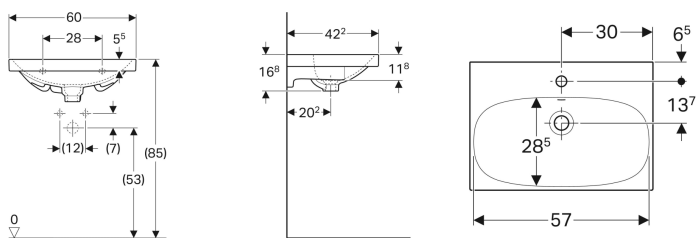

## Geberit Acanto washbasin, small projection

Example image

### Characteristics

- Can be installed with a washbasin cabinet
- Small projection

### Technical data

Product material | Fine fireclay

Art. no.	Colour / surface	Tap hole	Overflow	B	Cabinet width	H	T
500.631.01.2	white	central	visible	60 cm	59.5 cm	16.8 cm	42.2 cm