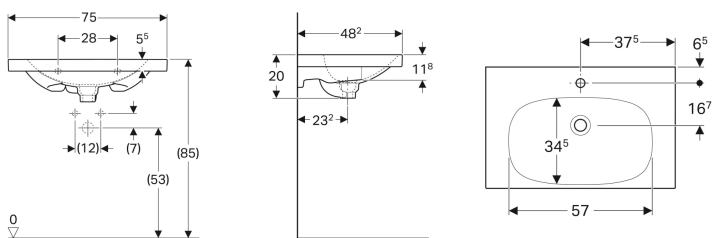

**Geberit Acanto washbasin with hidden overflow, shelf surface and drain cover**

Example image

- With shelf surface

**Characteristics**

- Can be installed with a washbasin cabinet
- Ceramic overflow system

**Technical data**

Product material | Fine fireclay

**Scope of delivery**

- Drain cover

Art. no.	Colour / surface	Tap hole	Overflow	B	Cabinet width	H	T
500.630.01.2	white	central	hidden	75 cm	74 cm	20 cm	48.2 cm