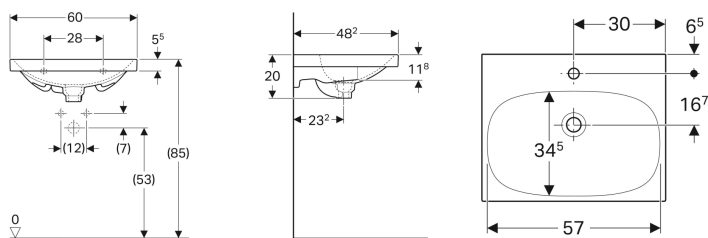

**Geberit Acanto washbasin with hidden overflow and drain cover**

Example image

**Characteristics**

- Can be installed with a washbasin cabinet
- Ceramic overflow system

- Chrome-plated cover

**Technical data**

Product material | Fine fireclay

**Scope of delivery**

- Drain cover

Art. no.	Colour / surface	Tap hole	Overflow	B	Cabinet width	H	T
500.629.01.2	white	central	hidden	60 cm	59.5 cm	20 cm	48.2 cm

**Accessories**