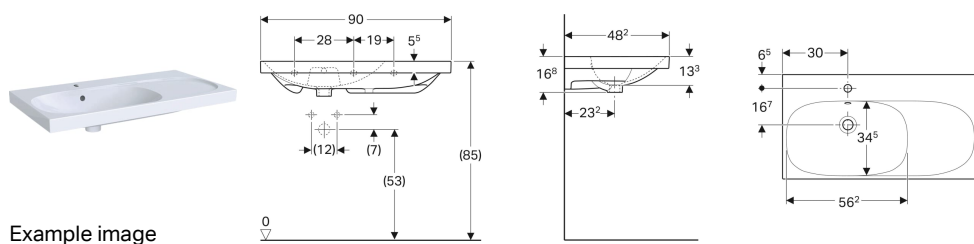

Geberit Acanto washbasin with right shelf surface

Characteristics

- Can be installed with a washbasin cabinet
- Asymmetrical

Technical data

Product material | Fine fireclay

Art. no.	Colour / surface	Tap hole	Overflow	Shelf space	B	H	T
500.625.01.2	white	central	visible	right	90 cm	16.8 cm	48.2 cm
500.626.01.2	white	without	visible	right	90 cm	16.8 cm	48.2 cm

Accessories

- Geberit bottle trap with dip tube for washbasin, horizontal outlet