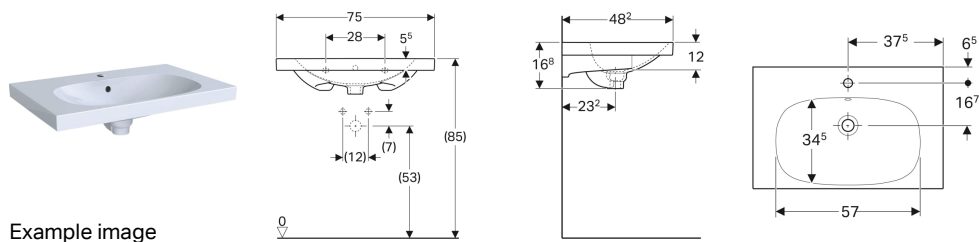

## Geberit Acanto washbasin with shelf surface

### Characteristics

- Can be installed with a washbasin cabinet
- With shelf surface

### Technical data

Product material | Fine fireclay

Art. no.	Colour / surface	Tap hole	Overflow	B	Cabinet width	H	T
500.622.01.2	white	central	visible	75 cm	74 cm	16.8 cm	48.2 cm
500.623.01.2	white	central	visible	90 cm	89 cm	16.8 cm	48.2 cm
500.624.01.2	white	without	visible	90 cm	89 cm	16.8 cm	48.2 cm