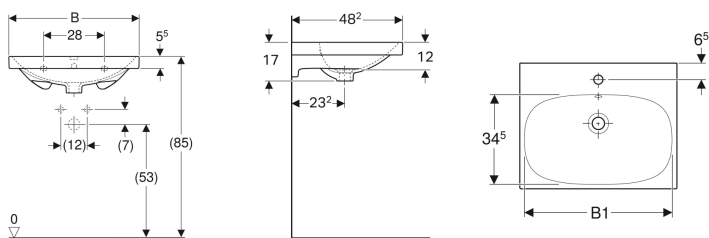

Geberit Acanto washbasin

Example image

Characteristics

- Can be installed with a washbasin cabinet

Technical data

Product material

Fine fireclay

Art. no.	Colour / surface	Tap hole	Overflow	B	B1	Cabinet width	H	T
500.620.01.2	white	central	visible	60 cm	57 cm	59.5 cm	17 cm	48.2 cm
500.621.01.2	white	central	visible	65 cm	61.5 cm	64 cm	17 cm	48.2 cm