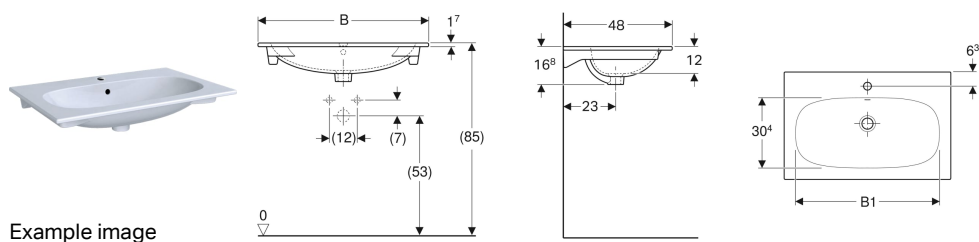

Geberit Acanto vanity basin

Application purposes

- For mounting on washbasin cabinets

Technical data

Product material

Fine fireclay

Characteristics

- Slim rim

Art. no.	Colour / surface	Tap hole	Overflow	B	B1	Cabinet width	H	T
500.640.01.2	white	central	visible	60 cm	48.8 cm	59 cm	16.8 cm	48 cm
500.641.01.2	white	central	visible	75 cm	63.3 cm	74 cm	16.8 cm	48 cm
500.642.01.2	white	central	visible	90 cm	78.3 cm	89 cm	16.8 cm	48 cm
500.643.01.2	white	without	visible	90 cm	78.3 cm	89 cm	16.8 cm	48 cm