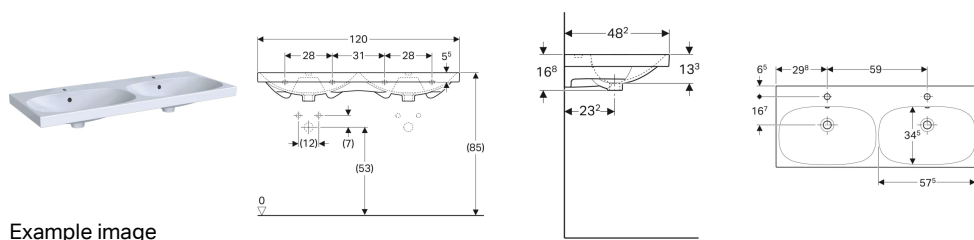

Geberit Acanto double washbasin

Example image

Characteristics

- Can be installed with a washbasin cabinet

Technical data

Product material

Fine fireclay

Art. no.	Colour / surface	Tap hole	Overflow	B	H	T
500.627.01.2	white	central	visible	120 cm	16.8 cm	48.2 cm
500.628.01.2	white	without	visible	120 cm	16.8 cm	48.2 cm

Accessories

- Geberit bottle trap with dip tube for washbasin, horizontal outlet