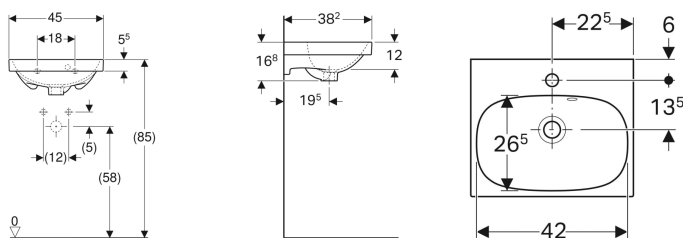

Geberit Acanto handrinse basin

Example image

Characteristics

- Can be installed with a washbasin cabinet
- Asymmetrical overflow

Technical data

Product material

Fine fireclay

Art. no.	Colour / surface	Tap hole	Overflow	B	H	T
500.636.01.2	white	central	visible	45 cm	16.8 cm	38.2 cm

Accessories

- Geberit bottle trap with dip tube for washbasin, horizontal outlet