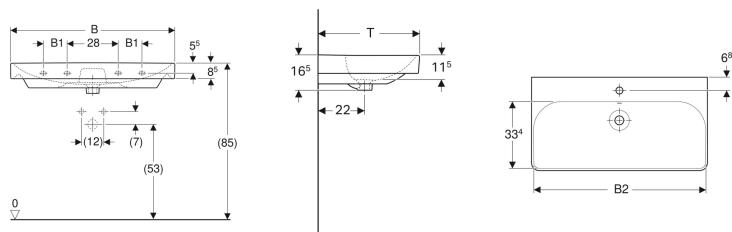

Geberit Smyle Square washbasin

Example image

Characteristics

- Can be installed with a washbasin cabinet

Technical data

Product material

Vitreous china

Art. no.	Colour / surface	Tap hole	Overflow	B	B1	B2	Cabinet width	H	T	Fastening points
500.229.01.1	white	central	visible	60 cm	- cm	56.8 cm	58.4 cm	16.5 cm	48 cm	2
500.249.01.1	white	central	visible	75 cm	- cm	71.5 cm	73.4 cm	16.5 cm	48 cm	2
500.251.01.1	white	central	visible	90 cm	13 cm	86.8 cm	88.4 cm	16.5 cm	48 cm	4
500.250.01.1	white	without	visible	90 cm	13 cm	86.8 cm	88.4 cm	16.5 cm	48 cm	4
500.252.01.1	white	left and right	visible	90 cm	13 cm	86.8 cm	88.4 cm	16.5 cm	48 cm	4
500.253.01.1	white	left and right	visible	120 cm	28 cm	116.8 cm	118.4 cm	16.5 cm	48 cm	4
500.226.01.1	white	central	visible	120 cm	28 cm	116.8 cm	118.4 cm	16.5 cm	48 cm	4
500.225.01.1	white	without	visible	120 cm	28 cm	116.8 cm	118.4 cm	16.5 cm	48 cm	4

Accessories

- Geberit bottle trap with dip tube for washbasin, horizontal outlet
- Geberit bottle trap with dip tube for washbasin, space-saving model, horizontal outlet