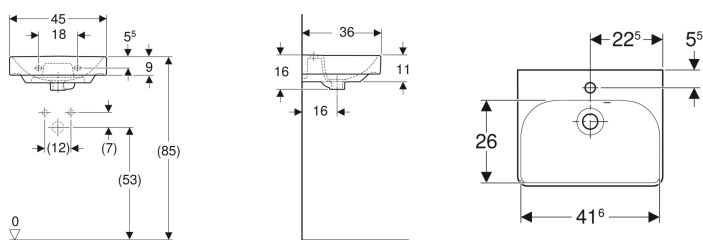

Geberit Smyle Square handrinse basin with asymmetrical overflow

Example image

Characteristics

- Can be installed with a washbasin cabinet
- Asymmetrical overflow

Technical data

Product material | Vitreous china

Art. no.	Colour / surface	Tap hole	Overflow	B	Cabinet width	H	T
500.222.01.1	white	central	visible	45 cm	44.2 cm	16 cm	36 cm

Accessories

- Geberit bottle trap with dip tube for washbasin, horizontal outlet
- Geberit bottle trap with dip tube for washbasin, space-saving model, horizontal outlet