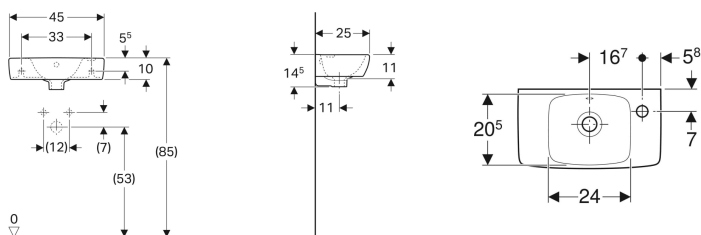

**Geberit Selnova Compact handrinse basin, small projection, with shelf surface**

Example image

**Characteristics**

- Can be installed with a washbasin cabinet
- Asymmetrical

- Small projection
- Can be combined with half pedestal
- Can be combined with full pedestal
- With shelf surface

Art. no.	Colour / surface	Tap hole	Overflow	Shelf space	B	Cabinet width	H	T
500.318.01.1	white	right	visible	left	45 cm	40.8 cm	15 cm	25 cm
500.319.01.1	white	left	visible	right	45 cm	40.8 cm	15 cm	25 cm