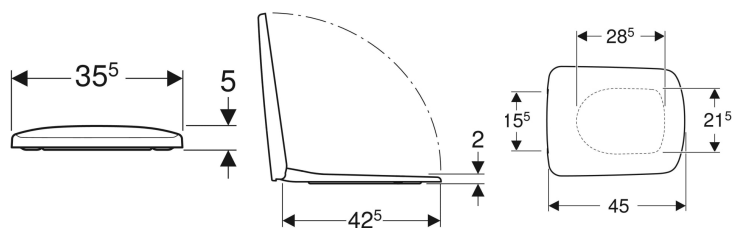

Geberit Selnova Square WC seat, fastening from above

Example image

Characteristics

- Hinges made of metal
- Square design
- Overlapping WC lid

Technical data

Product material	Thermoset
Fastening distance	15.5 cm

Art. no.	Colour / surface	Quick-release hinges	Soft-closing mechanism	Fastening	Hinge material
500.336.01.1	white	yes	yes	from above	Chrome-plated brass
500.334.01.1	white	no	yes	from above	Chrome-plated brass
500.338.01.1	white	no	no	from above	Stainless steel