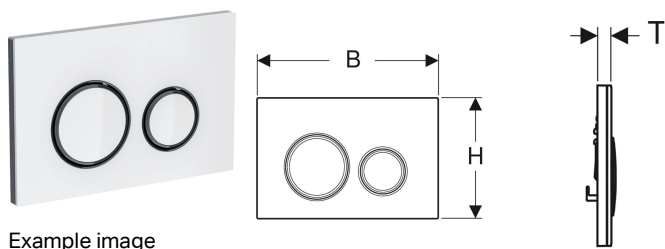

**Geberit actuator plate Sigma21 for dual flush, metal colour black chrome**

**Application purposes**

- For flush actuation with Geberit Sigma concealed cisterns

**Characteristics**

- Front actuation

**Scope of delivery**

- Mounting frame
- 2 distance bolts

- Mounting plate, easy-to-clean coated
- Sound-absorbing actuator rods, tool-free fast adjustment

**Technical data**

Actuation force | < 20 N

- 2 actuator rods

Art. no.	Colour / surface	Material designation	B	H	T
115.651.SI.1	Base plate and design rings: black chrome Cover plate and buttons: white	Die-cast zinc / glass	24.6 cm	16.4 cm	1.4 cm
115.651.SJ.1	Base plate and design rings: black chrome Cover plate and buttons: black	Die-cast zinc / glass	24.6 cm	16.4 cm	1.4 cm
115.651.JM.1	Base plate and design rings: black chrome Cover plate and buttons: Mustang slate	Die-cast zinc / slate (natural product)	24.6 cm	16.4 cm	1.4 cm
115.651.JV.1	Base plate and design rings: black chrome Cover plate and buttons: concrete look	Die-cast zinc / ceramic	24.6 cm	16.4 cm	1.4 cm
115.651.JX.1	Base plate and design rings: black chrome Cover plate and buttons: black walnut	Die-cast zinc / wood (natural product)	24.6 cm	16.4 cm	1.4 cm
115.651.OO.1	Base plate and design rings: black chrome Cover plate and buttons: customised	Die-cast zinc	24.6 cm	16.4 cm	1 cm