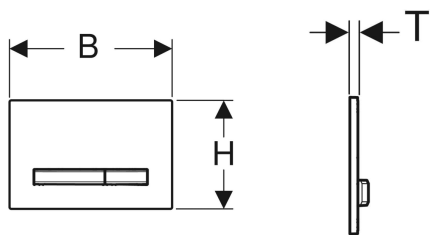

Geberit actuator plate Sigma50 for dual flush, metal colour black chrome

Example image

Application purposes

- For flush actuation with Geberit Sigma concealed cisterns

Characteristics

- Front actuation

- Actuator buttons and mounting plate, easy-to-clean coated
- Sound-absorbing actuator rods, tool-free fast adjustment

Technical data

Actuation force | < 20 N

Scope of delivery

- Mounting frame
- 2 distance bolts
- 2 actuator rods

| Art. no. | Colour / surface | Material designation | B | H | T |
|--------------|--|---|---------|---------|--------|
| 115.671.11.2 | Base plate and buttons: black chrome Cover plate: white | Die-cast zinc / plastic | 24.6 cm | 16.4 cm | 1.3 cm |
| 115.671.DW.2 | Base plate and buttons: black chrome Cover plate: black | Die-cast zinc / plastic | 24.6 cm | 16.4 cm | 1.3 cm |
| 115.671.JM.2 | Base plate and buttons: black chrome Cover plate: Mustang slate | Die-cast zinc / slate (natural product) | 24.6 cm | 16.4 cm | 1.4 cm |
| 115.671.JV.2 | Base plate and buttons: black chrome Cover plate: concrete look | Die-cast zinc / ceramic | 24.6 cm | 16.4 cm | 1.4 cm |
| 115.671.JX.2 | Base plate and buttons: black chrome Cover plate: black walnut | Die-cast zinc / wood (natural product) | 24.6 cm | 16.4 cm | 1.4 cm |
| 115.671.00.2 | Base plate and buttons: black chrome Cover plate: customised | Die-cast zinc | 24.6 cm | 16.4 cm | 1 cm |