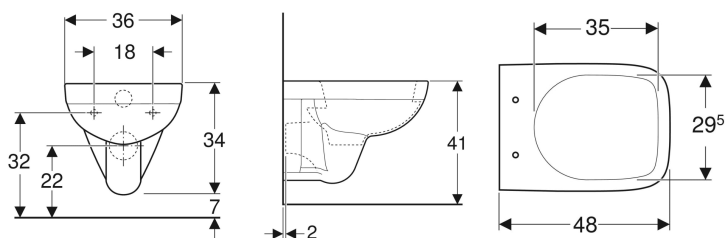

**Geberit Selnova Compact wall-hung WC, washdown, small projection, square design**

Example image

**Application purposes**

- For concealed cisterns
- For pressure flushing valves
- Suitable for installation in small bathrooms and guest WCs

- Washdown WC
- With flush rim
- Type 1, full flush volume 6 / 4 l, in accordance with EN 997
- Type 2 in accordance with EN 997
- Small projection

**Characteristics**

- Wall-hung

**Technical data**

Product material | Vitreous china

**To order additionally**

- WC seat

Art. no.	Colour / surface	B	H	T
500.263.01.1	white	36 cm	34 cm	48 cm