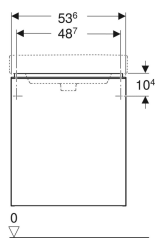

Geberit Smyle Square cabinet for washbasin, with one door

Example image

Characteristics

- Wall-hung
- With one door
- Opening with handle
- Door with soft closing

- With one movable shelf
- Moisture-resistant
- Delivered preassembled

Technical data

Product material | High-compressed three-layer chipboard

Scope of delivery

- Cabinet for washbasin
- Fastening material

Art. no.	Colour / surface	B	Washbasin width	H	T	Door
500.366.00.1	Body and front: white / high-gloss coated Handle: white / matt powder-coated	53.6 cm	55 cm	61.7 cm	43.3 cm	hinges left