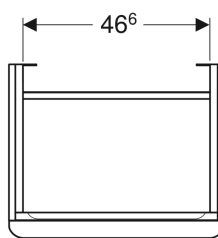

Geberit Smyle Square cabinet for washbasin, with one door

Example image

Characteristics

- Wall-hung
- With one door
- Opening with handle
- Door with soft closing

- With one movable shelf
- Moisture-resistant
- Delivered preassembled

Technical data

Product material | High-compressed three-layer chipboard

Scope of delivery

- Cabinet for washbasin
- Fastening material

Art. no.	Colour / surface	B	Washbasin width	H	T	Door
500.366.00.1	Body and front: white / high-gloss coated Handle: white / matt powder-coated	53.6 cm	55 cm	61.7 cm	43.3 cm	hinges left