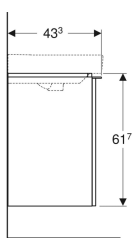

Geberit Smyle Square cabinet for washbasin, with one door

Example image

Characteristics

- Wall-hung
- With one door
- Opening with handle
- Door with soft closing

- With one movable shelf
- Moisture-resistant
- Delivered preassembled

Technical data

Product material | High-compressed three-layer chipboard

Scope of delivery

- Cabinet for washbasin
- Fastening material

Art. no.	Colour / surface	B	Washbasin width	H	T	Door
500.366.00.1	Body and front: white / high-gloss coated Handle: white / matt powder-coated	53.6 cm	55 cm	61.7 cm	43.3 cm	hinges left