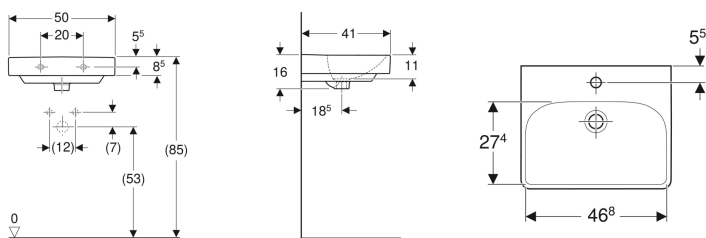

Geberit Smyle Square handrinse basin

Example image

Characteristics

- Can be installed with a washbasin cabinet
- Can be combined with half pedestal

- Can be combined with full pedestal

Technical data

Product material | Vitreous china

Art. no.	Colour / surface	Tap hole	Overflow	B	Cabinet width	H	T
500.256.01.1	white	central	visible	50 cm	49.2 cm	16 cm	41 cm

Accessories

- Geberit bottle trap with dip tube for washbasin, horizontal outlet